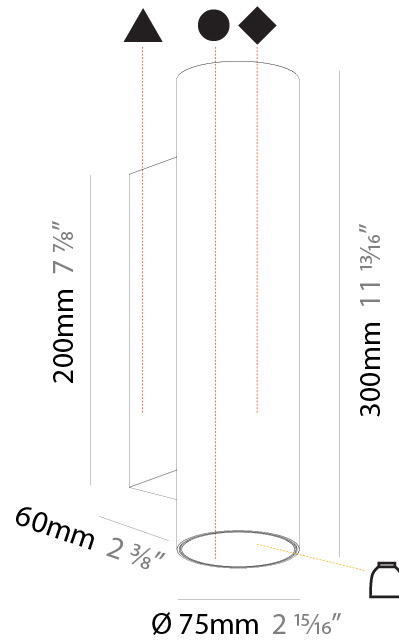

A3C143-

base number	Color	Finishes	Finishes	Finishes	Reflector
	Temperature	(Diamond)	(Triangle)	(Circle)	Options

1. To build a product code in our configurator select the specify button on the base model # product page
2. To build a manual product code on this datasheet choose from the options listed below in blue font and add the suffix to the base model #

GENERAL

Series: Invader Standard
Subseries: Invader Standard
Brand: Prolicht
Division: Architectural
Mounting Type: Surface
Mounting Location: Wall
Subcategory: Ambient

PHYSICAL

Shape: Cylinder
Diameter (mm): 75
Diameter (in): 2 15/16
Height (mm): 300
Height (in): 11 13/16
Extension (mm): 40
Extension (in): 1 9/16
Light Distribution: Downlight
Weight (kg): 1.318
Weight (lbs): 2.9
Fixture Finish: SSR / BKV / CWI / CRY / HAB / LAG / UFT / ITA / RUA / RUR / MIC / FTG / MYG / TWT / LOD / PUS / FRO / FUP / KIA / POP / BLS / SPG / MEY / GOH / GUM / CHC / COM / ABZ / JAG / OBR / MOS / ROR
Fixture Material: Alabaster

ELECTRICAL

Lamp Type: LED (Zhaga Standard)
Input Wattage (W): 16.5
Total Output Wattage (W): 15
Dimming: Dali Dimming
Driver Included: Yes
Driver Location: Remote
Driver Type: Constant Current - 120Vac
Input Voltage (V): 120
Constant Current (MA): 350

LED

Number of LEDs: 1
Max. Delivered Lumen (lm): 760
CRI: >90 CRI
Lamp Life (hrs): 50000

OPTICAL

Reflector°: 20 / 40 / 60

RATINGS AND CERTIFICATIONS

Certified By: Certified for North American Standards
IP rating: IP20