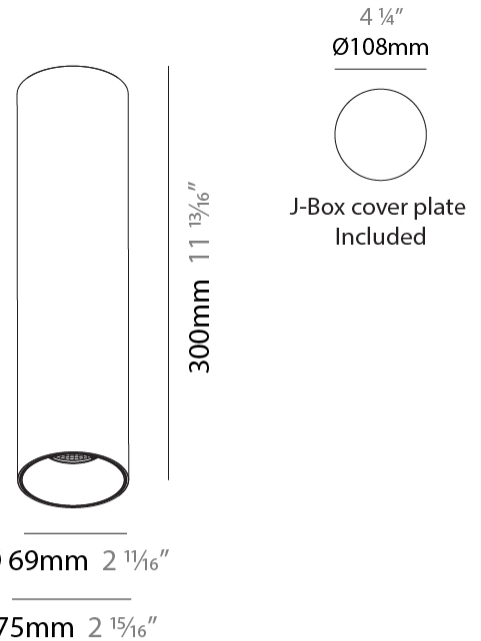

INVADER ON ROUND SURFACE

A3C142-

base number   Finishes (Diamond)   Finishes (Triangle)   Reflector Options

1. To build a product code in our configurator select the specify button on the base model # product page
2. To build a manual product code on this datasheet choose from the options listed below in blue font and add the suffix to the base model #

GENERAL

Series: Invader Standard
Subseries: Invader On Round
Brand: Prolicht
Division: Architectural
Mounting Type: Surface
Mounting Location: Ceiling
Subcategory: Spots

PHYSICAL

Shape: Cylinder
Diameter (mm): 75
Diameter (in): 2 ¹⁵/₁₆
Height (mm): 300
Height (in): 11 ¹³/₁₆
Light Distribution: Downlight
Weight (kg): 1.033
Weight (lbs): 2.27

Fixture Finish: SSR / BKV / CWI / CRY / HAB / LAG / LAG / UFT / ITA / RUA / RUR / MIC / FTG / MYG / TWT / LOD / PUS / FRO / FUP / KIA / POP / BLS / SPG / MEY / GOH / GUM / CHC / COM / ABZ / JAG / OBR / MOS / ROR

Fixture Material: Aluminum

ELECTRICAL

Lamp Type: LED (Zhaga Standard)
Input Wattage (W): 16.5
Total Output Wattage (W): 15
Dimming: Dali Dimming
Driver Included: Yes
Driver Location: Remote
Driver Type: Constant Current - 120Vac
Input Voltage (V): 120
Constant Current (MA): 350

LED

Number of LEDs: 1
Color Temperature (°K): Warm Dim
Max. Delivered Lumen (lm): 760
CRI: >90 CRI
Lamp Life (hrs): 50000

OPTICAL

Reflector°: 20 / 40 / 60

RATINGS AND CERTIFICATIONS

Certified By: Certified for North American Standards
IP rating: IP20